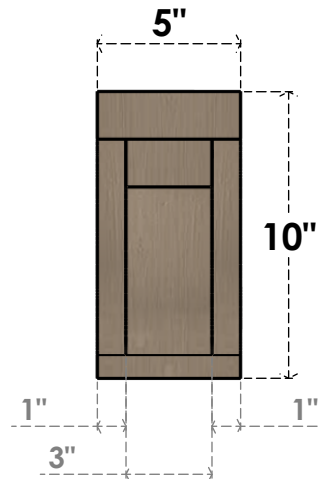

ITEM NUMBER: CORU05X15X10RIVRCPR

5"W X 15"D X 10"H SERIES 3 CLASSIC RIVERA ROUGH CEDAR TIMBERTHANE
FAUX WOOD CORBEL, PRIMED

SIDE PROFILE

FRONT PROFILE

ISOMETRIC

EKENA MILLWORK
2300 WEST MAIN ST.
CLARKSVILLE, TX 75426
TOLL FREE: 866-607-0453
WWW.EKENAMILLWORK.COM

NOTES

1. INSTALLATION TO BE COMPLETED IN ACCORDANCE WITH MANUFACTURER'S SPECIFICATIONS.
2. DRAWING MAY NOT BE TO SCALE
3. THIS DRAWING IS INTENDED FOR DESIGN AND PLANNING PURPOSES ONLY.
4. ALL INFORMATION CONTAINED HEREIN WAS CURRENT AT THE TIME OF DEVELOPMENT BUT MUST BE REVIEWED AND APPROVED BY THE PRODUCT MANUFACTURER TO BE CONSIDERED ACCURATE.
5. TIMBERTHANE ARCHITECTURAL PRODUCTS ARE MADE FROM HIGH DENSITY URETHANE AND COME FACTORY PRIMED