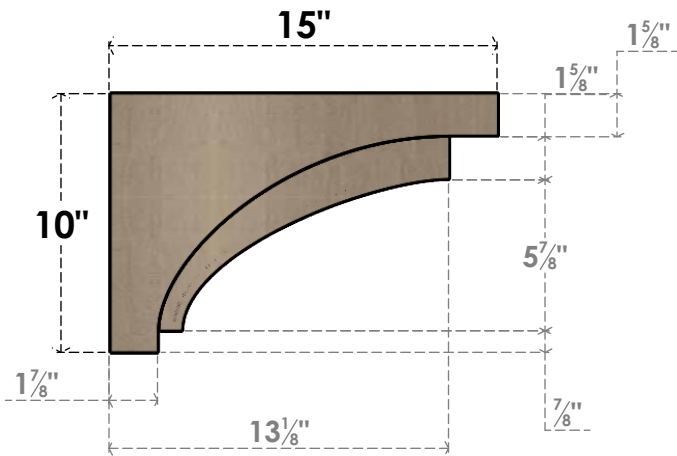

ITEM NUMBER: CORU05X15X10RIVRCPR

5"W X 15"D X 10"H SERIES 3 CLASSIC RIVERA ROUGH CEDAR TIMBERTHANE
FAUX WOOD CORBEL, PRIMED

SIDE PROFILE

FRONT PROFILE

ISOMETRIC

EKENA MILLWORK
2300 WEST MAIN ST.
CLARKSVILLE, TX 75426
TOLL FREE: 866-607-0453
WWW.EKENAMILLWORK.COM

NOTES

1. INSTALLATION TO BE COMPLETED IN ACCORDANCE WITH MANUFACTURER'S SPECIFICATIONS.
2. DRAWING MAY NOT BE TO SCALE
3. THIS DRAWING IS INTENDED FOR DESIGN AND PLANNING PURPOSES ONLY.
4. ALL INFORMATION CONTAINED HEREIN WAS CURRENT AT THE TIME OF DEVELOPMENT BUT MUST BE REVIEWED AND APPROVED BY THE PRODUCT MANUFACTURER TO BE CONSIDERED ACCURATE.
5. TIMBERTHANE ARCHITECTURAL PRODUCTS ARE MADE FROM HIGH DENSITY URETHANE AND COME FACTORY PRIMED