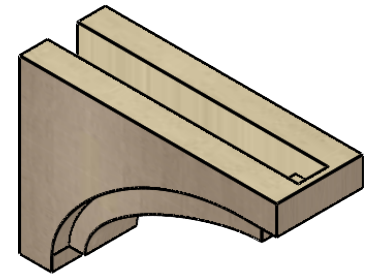

ITEM NUMBER: CORU05X15X10RIVRCPR

5"W X 15"D X 10"H SERIES 3 CLASSIC RIVERA ROUGH CEDAR TIMBERTHANE
FAUX WOOD CORBEL, PRIMED

SIDE PROFILE

FRONT PROFILE

ISOMETRIC

EKENA MILLWORK
2300 WEST MAIN ST.
CLARKSVILLE, TX 75426
TOLL FREE: 866-607-0453
WWW.EKENAMILLWORK.COM